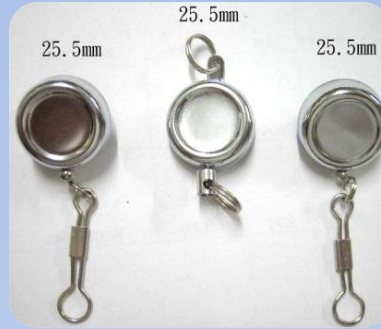

**RP-03
(TRASPARENT)**

**RP-03
NONLUMINOUS
COLORS**

**RP-03
(TRASLUGENT)**

Metal Badge Reel 鐵製伸縮扣

RM-04

RM-05

RM-06 (25MM)

RM-06A (31MM)